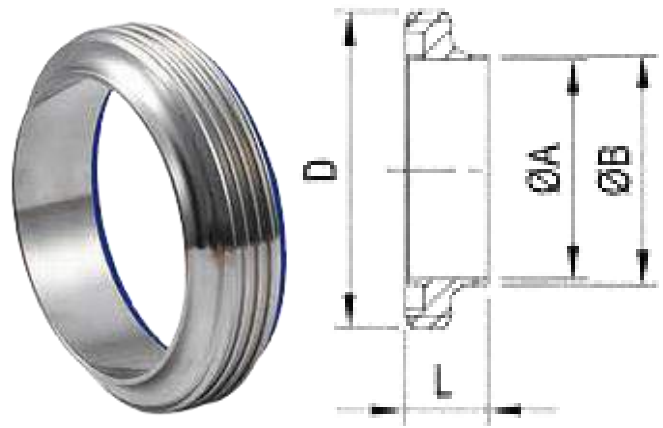

Unions

SMS Union (Swedish Metric Standard)

The SMS Union is comprised of a round slotted nut, male part, a liner, and a gasket.

The male part and liner that comes in contact with the product come in SS 304 and SS 316L while the round nut is SS 304.

The gaskets comes in Teflon, BUNA, EPDM, Silicone, and Viton.

| SMS Nut 6 Slots SMS-13R | | | | |
|--------------------------------|----------|-----------|----------|----|
| Size | ϕA | B | ϕD | L |
| 1" | 32 | RD40x1/6 | 51 | 19 |
| 1.5" | 48 | RD60x1/6 | 74 | 23 |
| 2" | 60.5 | RD70x1/6 | 84 | 24 |
| 2.5" | 74 | RD85x1/6 | 100 | 28 |
| 3" | 87 | RD98x1/6 | 114 | 30 |
| 4" | 113 | RD125x1/4 | 138 | 31 |
| 4B" | 117 | RD132x1/6 | 150 | 45 |

| Short Welding Liner SMS-14S | | | | |
|-----------------------------|------|-------|------|----|
| Size | øA | øB | øD | L |
| 1" | 22.5 | 25 | 35.5 | 11 |
| 1.5" | 35.5 | 38 | 55 | 16 |
| 2" | 48.5 | 51 | 65 | 17 |
| 2.5" | 60.5 | 63.5 | 80 | 17 |
| 3" | 72 | 76 | 93 | 19 |
| 4" | 97.6 | 101.6 | 118 | 19 |
| 4B" | 98.5 | 102.5 | 127 | 19 |

| Seal Ring L Shape (EPDM, Silicon, Viton) | | | |
|---|-------|------|-------|
| Size | øA | øB | øC |
| 1" | 22.8 | 25.1 | 38.1 |
| 1.5" | 35.8 | 38.1 | 47.8 |
| 2" | 48.8 | 51.1 | 60.8 |
| 2.5" | 61 | 63.6 | 73.3 |
| 3" | 73.4 | 76.1 | 85.8 |
| 4"/4B" | 100.5 | 104 | 115.7 |