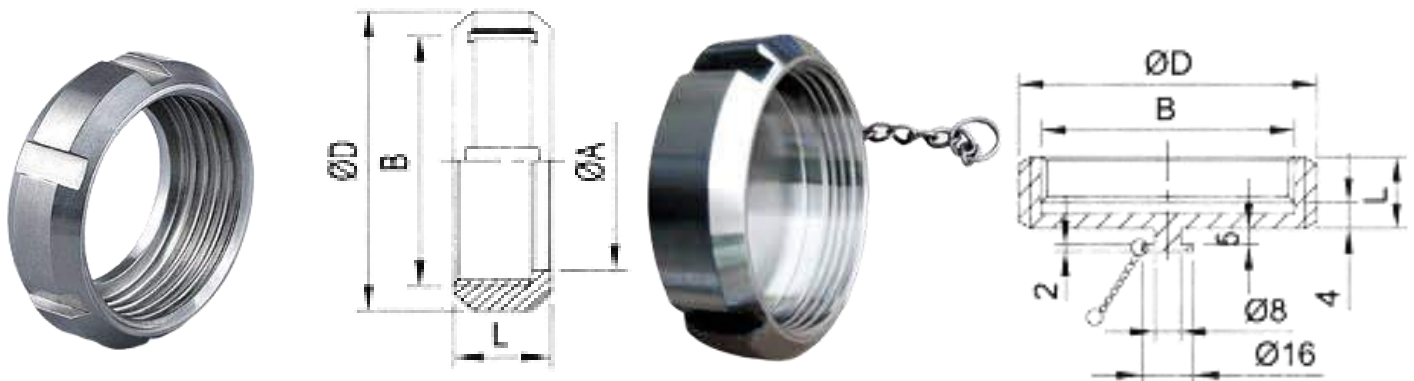

Unions

SMS Union (Swedish Metric Standard)

The SMS Union is comprised of a round slotted nut, male part, a liner, and a gasket.

The male part and liner that comes in contact with the product come in SS 304 and SS 316L while the round nut is SS 304.

The gaskets comes in Teflon, BUNA, EPDM, Silicone, and Viton.

| SMS Nut 6 Slots SMS-13R | | | | |
|--------------------------------|----------|-----------|----------|----|
| Size | ϕA | B | ϕD | L |
| 1" | 32 | RD40x1/6 | 51 | 19 |
| 1.5" | 48 | RD60x1/6 | 74 | 23 |
| 2" | 60.5 | RD70x1/6 | 84 | 24 |
| 2.5" | 74 | RD85x1/6 | 100 | 28 |
| 3" | 87 | RD98x1/6 | 114 | 30 |
| 4" | 113 | RD125x1/4 | 138 | 31 |
| 4B" | 117 | RD132x1/6 | 150 | 45 |

| Short Welding Male SMS-15S | | | | |
|----------------------------|------|-------|-----------|----|
| Size | øA | øB | D | L |
| 1" | 22.5 | 25 | RD40x1/6 | 18 |
| 1.5" | 35.5 | 38 | RD60x1/6 | 21 |
| 2" | 48.5 | 51 | RD70x1/6 | 21 |
| 2.5" | 60.5 | 63.5 | RD85x1/6 | 23 |
| 3" | 72 | 76 | RD98x1/6 | 23 |
| 4" | 97.6 | 101.6 | RD125x1/4 | 26 |
| 4B" | 98.5 | 102.5 | RD132x1/6 | 26 |

| Seal Ring L Shape (EPDM, Silicon, Viton) | | | |
|---|-------|------|-------|
| Size | øA | øB | øC |
| 1" | 22.8 | 25.1 | 38.1 |
| 1.5" | 35.8 | 38.1 | 47.8 |
| 2" | 48.8 | 51.1 | 60.8 |
| 2.5" | 61 | 63.6 | 73.3 |
| 3" | 73.4 | 76.1 | 85.8 |
| 4"/4B" | 100.5 | 104 | 115.7 |