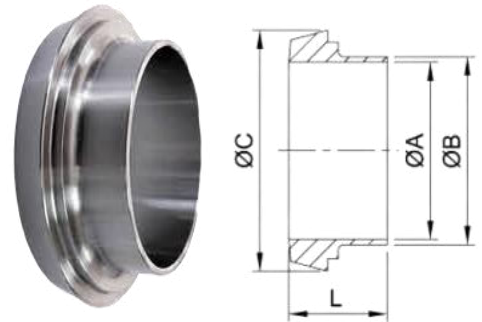

## DIN UNION

The **DIN Union** (Deutsches Institut für Normung / German Institute for Standardization) is comprised of a round slotted nut, a liner, a male part, and a gasket.

The male part and liner that come in contact with the product come in SS 304 and SS 316L, while the round nut is only available in SS 304.

Gasket Material: BUNA, EPDM, Viton, Teflon, Silicone.

**DIN Union Nut**

**DIN Union Blank Nut with Chain**

SIZE	øA	B	øC	D	L	Slots
DN10	19	RD28x1/8	38	15	18	4
DN15	25	RD34x1/8	44	15	18	4
DN20	31	RD44x1/6	54	17	21	4
DN25	36	RD52x1/6	63	18	21	4
DN32	42	RD58x1/6	70	18	21	4
DN40	49	RD65x1/6	78	18	21	4
DN50	62	RD78x1/6	92	19	22	4
DN65	80	RD95x1/6	112	21	25	6
DN80	94	RD110x1/4	127	25	30	6
DN100	115	RD130x1/4	148	26	31	6
DN125	138	RD160x1/4	178	30	35	6
DN150	164	RD190x1/4	210	34	40	6

## DIN Union Liner

DIN/SMS	øA	øB	øC	L
10	10	13	22.5	17
15	16	19	28.5	17
20	20	23	36.5	18
25 / 1"	26 / 22.4	29 / 25.4	44	22
32	32	35	50	25
40 / 1.5"	38 / 35.1	41 / 38.1	56	26
50 / 2"	50 / 47.8	53 / 50.8	68.5	28
65 / 2.5"	66 / 60.5	70 / 63.5	86	32
80 / 3"	81 / 73.2	85 / 76.2	100	37
100 / 4"	100 / 97.6	104 / 101.6	121	44
125	125	129	150	34
150	150	154	176	37

## DIN Union Male Part

DIN/SMS	øA	øB	øC	L
10	10	13	RD28x1/8	21
15	16	19	RD34x1/8	21
20	20	23	RD44x1/6	24
25 / 1"	26 / 22.4	29 / 25.4	RD52x1/6	29
32	32	35	RD58x1/6	32
40 / 1.5"	38 / 35.1	41 / 38.1	RD65x1/6	33
50 / 2"	50 / 47.8	53 / 50.8	RD78x1/6	35
65 / 2.5"	66 / 60.5	70 / 63.5	RD95x1/6	40
80 / 3"	81 / 73.5	85 / 76.2	RD110x1/4	45
100 / 4"	100 / 97.6	104 / 101.6	RD130x1/4	54
125	125	129	RD160x1/4	46
150	150	154	RD190x1/4	50