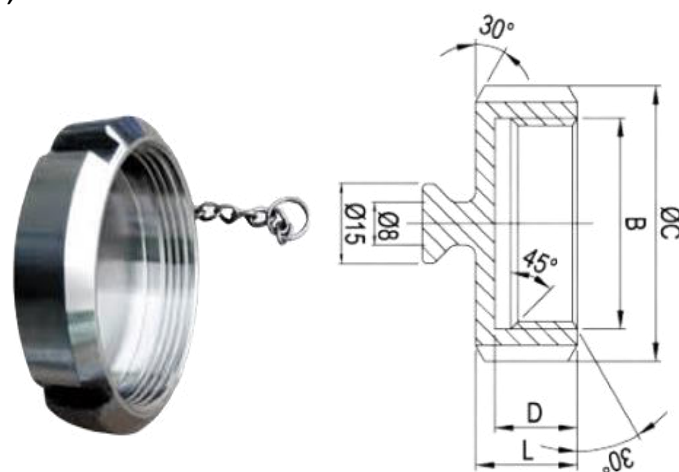

## DIN UNION

The **DIN Union** (Deutsches Institut für Normung / German Institute for Standardization) is comprised of a round slotted nut, a liner, a male part, and a gasket.

The male part and liner that come in contact with the product come in SS 304 and SS 316L, while the round nut is only available in SS 304.

Gasket Material: BUNA, EPDM, Viton, Teflon, Silicone.

**DIN Union Nut**

**DIN Union Blank Nut with Chain**

SIZE	øA	B	øC	D	L	Slots
DN10	19	RD28x1/8	38	15	18	4
DN15	25	RD34x1/8	44	15	18	4
DN20	31	RD44x1/6	54	17	21	4
DN25	36	RD52x1/6	63	18	21	4
DN32	42	RD58x1/6	70	18	21	4
DN40	49	RD65x1/6	78	18	21	4
DN50	62	RD78x1/6	92	19	22	4
DN65	80	RD95x1/6	112	21	25	6
DN80	94	RD110x1/4	127	25	30	6
DN100	115	RD130x1/4	148	26	31	6
DN125	138	RD160x1/4	178	30	35	6
DN150	164	RD190x1/4	210	34	40	6

## DIN Union Male Part

DIN/SMS	øA	øB	øC	L
10	10	13	RD28x1/8	21
15	16	19	RD34x1/8	21
20	20	23	RD44x1/6	24
25 / 1"	26 / 22.4	29 / 25.4	RD52x1/6	29
32	32	35	RD58x1/6	32
40 / 1.5"	38 / 35.1	41 / 38.1	RD65x1/6	33
50 / 2"	50 / 47.8	53 / 50.8	RD78x1/6	35
65 / 2.5"	66 / 60.5	70 / 63.5	RD95x1/6	40
80 / 3"	81 / 73.5	85 / 76.2	RD110x1/4	45
100 / 4"	100 / 97.6	104 / 101.6	RD130x1/4	54
125	125	129	RD160x1/4	46
150	150	154	RD190x1/4	50

## DIN Union Gasket (D shape)

Size	$\phi A$	$\phi B$	L
10	12	20	4.5
15	18	26	4.5
20	23	33	4.5
25	30	40	5
32	36	46	5
40	42	52	5
50	54	64	5
65	71	81	5
80	85	95	5
100	104	114	5
125	130	142	7
150	155	167	7