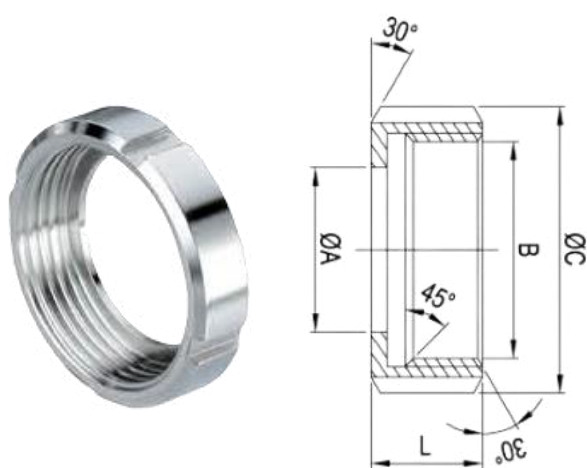

## DIN UNION

The **DIN Union** (Deutsches Institut für Normung / German Institute for Standardization) is comprised of a round slotted nut, a liner, a male part, and a gasket.

The male part and liner that come in contact with the product come in SS 304 and SS 316L, while the round nut is only available in SS 304.

Gasket Material: BUNA, EPDM, Viton, Teflon, Silicone.

**DIN Union Nut**

**DIN Union Blank Nut with Chain**

SIZE	øA	B	øC	D	L	Slots
DN10	19	RD28x1/8	38	15	18	4
DN15	25	RD34x1/8	44	15	18	4
DN20	31	RD44x1/6	54	17	21	4
DN25	36	RD52x1/6	63	18	21	4
DN32	42	RD58x1/6	70	18	21	4
DN40	49	RD65x1/6	78	18	21	4
DN50	62	RD78x1/6	92	19	22	4
DN65	80	RD95x1/6	112	21	25	6
DN80	94	RD110x1/4	127	25	30	6
DN100	115	RD130x1/4	148	26	31	6
DN125	138	RD160x1/4	178	30	35	6
DN150	164	RD190x1/4	210	34	40	6

## DIN Union Male Part

DIN/SMS	øA	øB	øC	L
10	10	13	RD28x1/8	21
15	16	19	RD34x1/8	21
20	20	23	RD44x1/6	24
25 / 1"	26 / 22.4	29 / 25.4	RD52x1/6	29
32	32	35	RD58x1/6	32
40 / 1.5"	38 / 35.1	41 / 38.1	RD65x1/6	33
50 / 2"	50 / 47.8	53 / 50.8	RD78x1/6	35
65 / 2.5"	66 / 60.5	70 / 63.5	RD95x1/6	40
80 / 3"	81 / 73.5	85 / 76.2	RD110x1/4	45
100 / 4"	100 / 97.6	104 / 101.6	RD130x1/4	54
125	125	129	RD160x1/4	46
150	150	154	RD190x1/4	50

## DIN Union Gasket (D shape)

Size	$\phi A$	$\phi B$	L
10	12	20	4.5
15	18	26	4.5
20	23	33	4.5
25	30	40	5
32	36	46	5
40	42	52	5
50	54	64	5
65	71	81	5
80	85	95	5
100	104	114	5
125	130	142	7
150	155	167	7