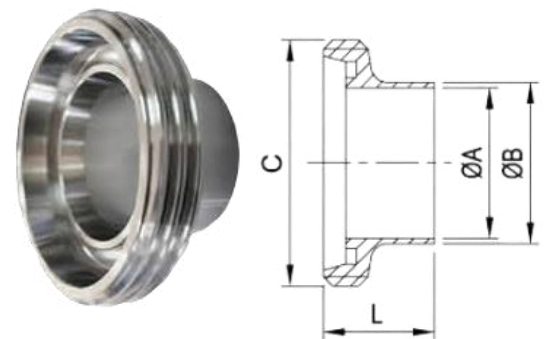

## DIN UNION

The **DIN Union** (Deutsches Institut für Normung / German Institute for Standardization) is comprised of a round slotted nut, a liner, a male part, and a gasket.

The male part and liner that come in contact with the product come in SS 304 and SS 316L, while the round nut is only available in SS 304.

Gasket Material: BUNA, EPDM, Viton, Teflon, Silicone.

**DIN Union Nut**

**DIN Union Blank Nut with Chain**

SIZE	øA	B	øC	D	L	Slots
DN10	19	RD28x1/8	38	15	18	4
DN15	25	RD34x1/8	44	15	18	4
DN20	31	RD44x1/6	54	17	21	4
DN25	36	RD52x1/6	63	18	21	4
DN32	42	RD58x1/6	70	18	21	4
DN40	49	RD65x1/6	78	18	21	4
DN50	62	RD78x1/6	92	19	22	4
DN65	80	RD95x1/6	112	21	25	6
DN80	94	RD110x1/4	127	25	30	6
DN100	115	RD130x1/4	148	26	31	6
DN125	138	RD160x1/4	178	30	35	6
DN150	164	RD190x1/4	210	34	40	6

## DIN Union Liner

DIN/SMS	øA	øB	øC	L
10	10	13	22.5	17
15	16	19	28.5	17
20	20	23	36.5	18
25 / 1"	26 / 22.4	29 / 25.4	44	22
32	32	35	50	25
40 / 1.5"	38 / 35.1	41 / 38.1	56	26
50 / 2"	50 / 47.8	53 / 50.8	68.5	28
65 / 2.5"	66 / 60.5	70 / 63.5	86	32
80 / 3"	81 / 73.2	85 / 76.2	100	37
100 / 4"	100 / 97.6	104 / 101.6	121	44
125	125	129	150	34
150	150	154	176	37

## DIN Union Male Part

DIN/SMS	øA	øB	øC	L
10	10	13	RD28x1/8	21
15	16	19	RD34x1/8	21
20	20	23	RD44x1/6	24
25 / 1"	26 / 22.4	29 / 25.4	RD52x1/6	29
32	32	35	RD58x1/6	32
40 / 1.5"	38 / 35.1	41 / 38.1	RD65x1/6	33
50 / 2"	50 / 47.8	53 / 50.8	RD78x1/6	35
65 / 2.5"	66 / 60.5	70 / 63.5	RD95x1/6	40
80 / 3"	81 / 73.5	85 / 76.2	RD110x1/4	45
100 / 4"	100 / 97.6	104 / 101.6	RD130x1/4	54
125	125	129	RD160x1/4	46
150	150	154	RD190x1/4	50