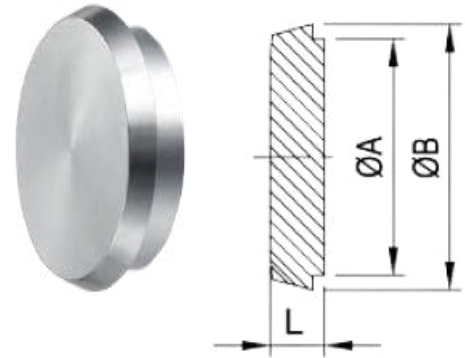

## DIN UNION

The **DIN Union** (Deutsches Institut für Normung / German Institute for Standardization) is comprised of a round slotted nut, a liner, a male part, and a gasket.

The male part and liner that come in contact with the product come in SS 304 and SS 316L, while the round nut is only available in SS 304.

## DIN Union Liner

DIN/SMS	øA	øB	øC	L
10	10	13	22.5	17
15	16	19	28.5	17
20	20	23	36.5	18
25 / 1"	26 / 22.4	29 / 25.4	44	22
32	32	35	50	25
40 / 1.5"	38 / 35.1	41 / 38.1	56	26
50 / 2"	50 / 47.8	53 / 50.8	68.5	28
65 / 2.5"	66 / 60.5	70 / 63.5	86	32
80 / 3"	81 / 73.2	85 / 76.2	100	37
100 / 4"	100 / 97.6	104 / 101.6	121	44
125	125	129	150	34
150	150	154	176	37

## DIN Union Male Part

DIN/SMS	øA	øB	øC	L
10	10	13	RD28x1/8	21
15	16	19	RD34x1/8	21
20	20	23	RD44x1/6	24
25 / 1"	26 / 22.4	29 / 25.4	RD52x1/6	29
32	32	35	RD58x1/6	32
40 / 1.5"	38 / 35.1	41 / 38.1	RD65x1/6	33
50 / 2"	50 / 47.8	53 / 50.8	RD78x1/6	35
65 / 2.5"	66 / 60.5	70 / 63.5	RD95x1/6	40
80 / 3"	81 / 73.5	85 / 76.2	RD110x1/4	45
100 / 4"	100 / 97.6	104 / 101.6	RD130x1/4	54
125	125	129	RD160x1/4	46
150	150	154	RD190x1/4	50

## DIN Union Blank

Size	$\phi A$	$\phi B$	L
10	18	22	9
15	24	28	9
20	30	36	11
25	35	44	13
32	41	50	13
40	48	56	13
50	61	68	14
65	79	86	16
80	93	100	16
100	114	121	20
125	137	150	22
150	163	176	24